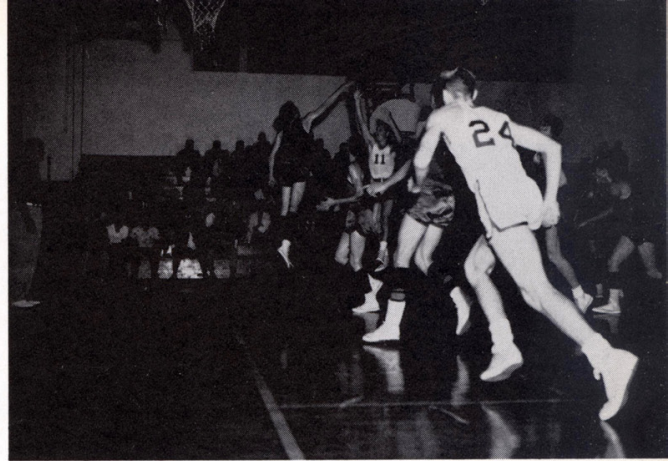

Carl Choate moves in, as Hall tries a jump shot.