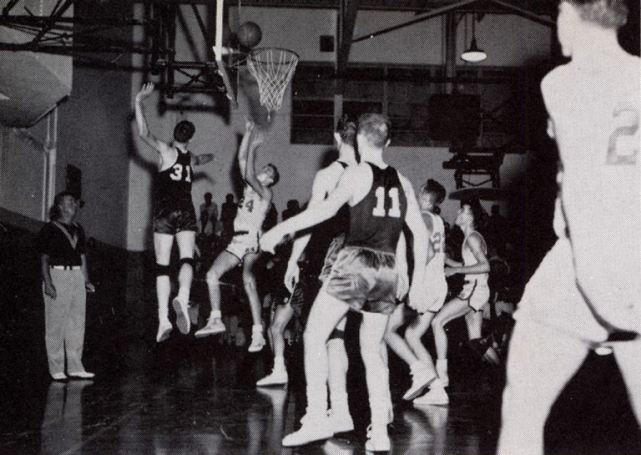

Carl Choate in with a crisp shot.

EAGLES RACK BAYTOWN

The Eagles, playing to avenge their defeat earlier in the season by the Ganders, did so very well as they dumped them 55 to 41.

The big gun in the Eagle attack was Silva Holmes. He scored twenty points, mostly on hook shots and tip-ins. Ray Thompson contributed 11 points for Pasadena.

The Ganders were paced by their all-district sharpie, Ken Woods, who made sixteen.