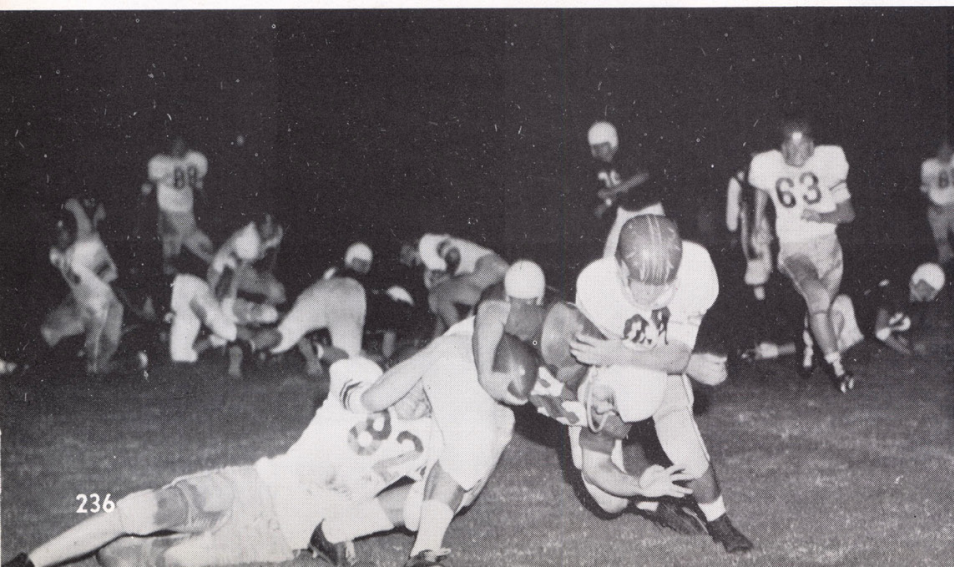

Bennie Heitman and Brad Derrick hit hard.

THOMAS FARMER
Tackle