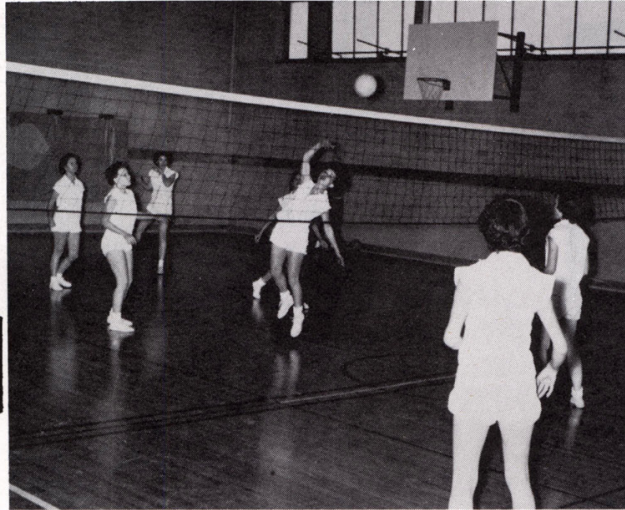

SENIORS

PICKED TEAM

Miss Osbornes' fourth period won the volleyball picked team tournament with Janice Clemons, Carolyn Derbes, Patsy Posern, Marlene Guinn, Charlotte Stanley, Choyce Sinor, Dorothy Weghorst, Marjorie Boriack, Jeanette Turcotte, and Pat Rawlinson.

Hazel Sharp comes through for her team with a smashing spike.