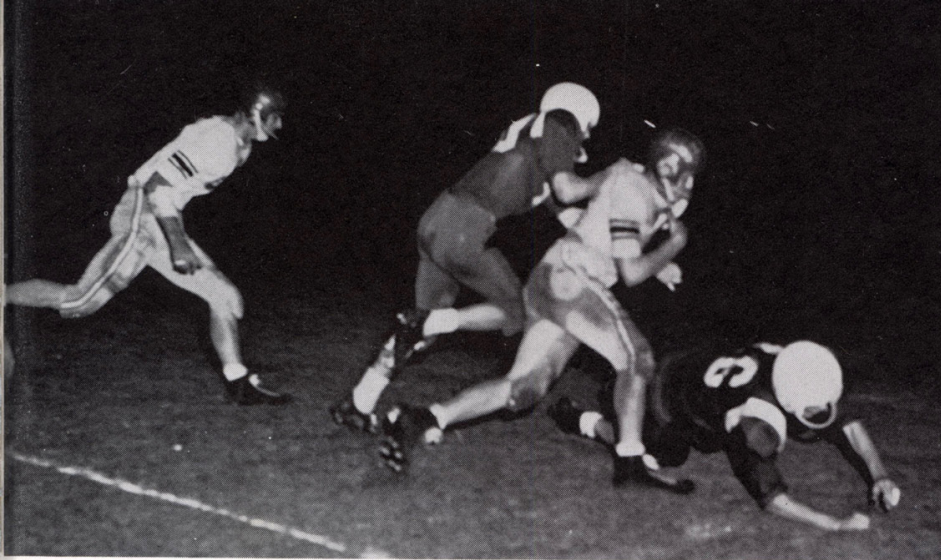

Randall Dorsett and Jack Derring show defensive alertness.