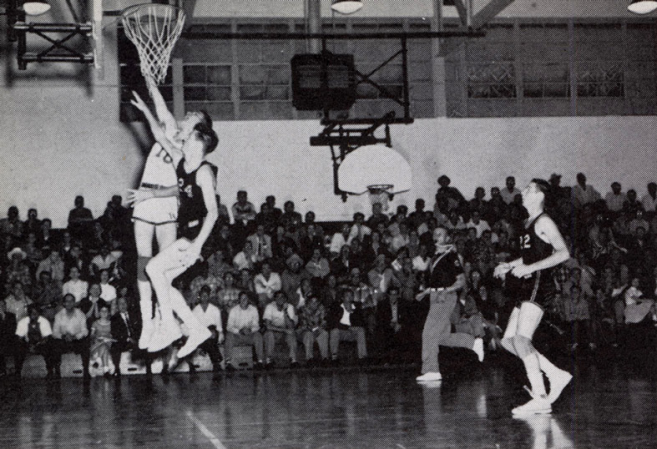

## EAGLES FALL TO SPRING BRANCH

The Bears from Spring Branch played one of their best games of the season to defeat the Pasadena Eagles 57 to 44.

The chief factor in their victory was their accuracy at the free-throw line where they hit almost seventy percent of their free throws. The Bears were paced by Brian Hildebran and Del Ready, who collected ten points each.

Don Winegar popped through eighteen points for Pasadena, and Carl Choate and Silva Holmes grabbed the Eagle rebounds.

Two points for Charley Hall.

Ray Thompson scores for Eagles.

### TEXAS CITY EDGES EAGLES

This was one of the most exciting games for the Eagles during the whole season. The Texas City team displayed a wide-open offense as they downed the Eagles 66 to 65.

In the waning moments of play it looked like an Eagle victory, as Charles Hall stole the ball and raced downcourt. With two seconds left, Hall had to shoot off balance, and the ball rolled off the rim.