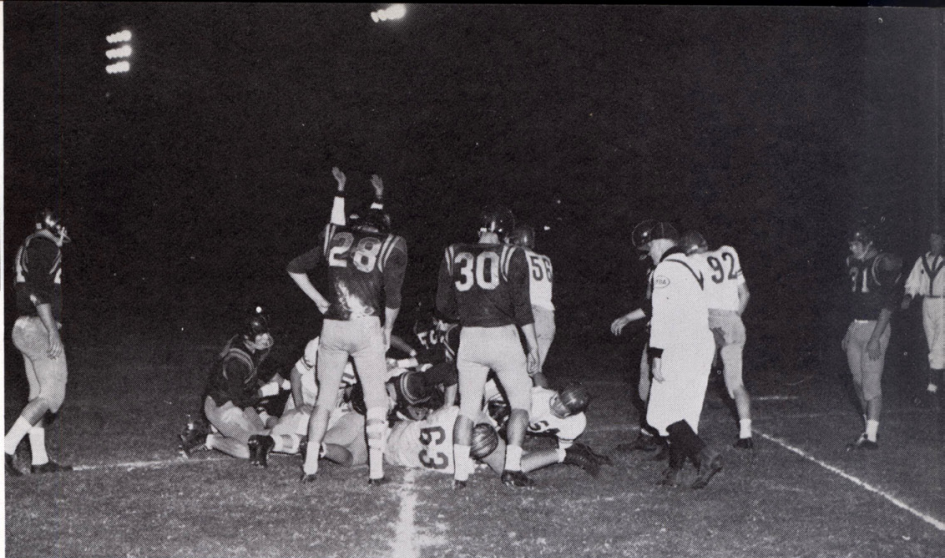

### PASADENA—33      TEXAS CITY—0

It was the second district win for the Pasadena Eagles as they whitewashed the Stringarees of Texas City 33 to 0.

Larry May got the Eagles started on the touchdown trail with a 10 yard scoring romp four minutes deep in the first period. Then Bert Coan crashed over from the one to cap a 78 yard drive in the waning moments of the second quarter.

In the third quarter it was Coan again as he carried 23 yards for another Eagle counter. May scored his second touchdown of the night as he drove up the middle for 36 yards to make the score 26 to 0. Charles Hall broke the Coan-May monopoly when he crashed over from the two with but one minute remaining in the game.

Coan picks up Eagle yardage.

JACKIE DEARING  
Tackle

FRANK WAMBLE  
End

JIM SNOW  
Back

LAWRENCE BROUSSARD  
Back

SCOTTIE CROW  
Back

JOE MILLER  
Tackle

Pasadena scores against the Jackets.