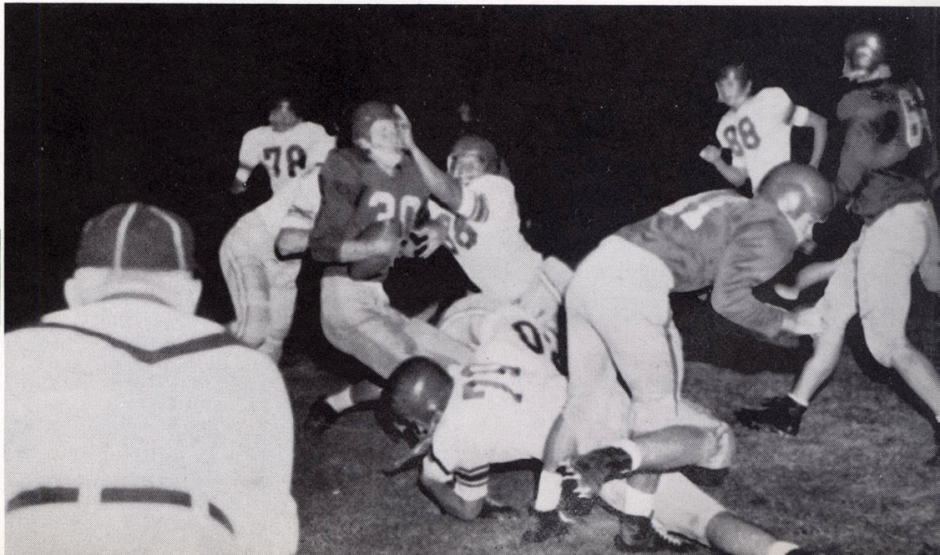

PASADENA—20   LAMAR—20

The high flying Eagles battled the Lamar Redskins to a 20 to 20 tie before 6000 witnesses. David Hamilton scored all of Lamar's twenty points, two on runs of 18 and 33 yards and the third coming on a 13 yard pass from John Wolfe.

Charles Hall scored two Eagle touchdowns as he climaxed Eagle drives of 52 and 74 yards, by sneaking over from the two and one yard stripes respectively. David Webb intercepted a Lamar pass and returned it 16 yards for a Pasadena touchdown.

The Eagles' defensive corps was led by Theo DeSoto, Bill Donaldson, and Brad Derrick.

DeSoto, Miller, and Wamble bring down a Lamar back.