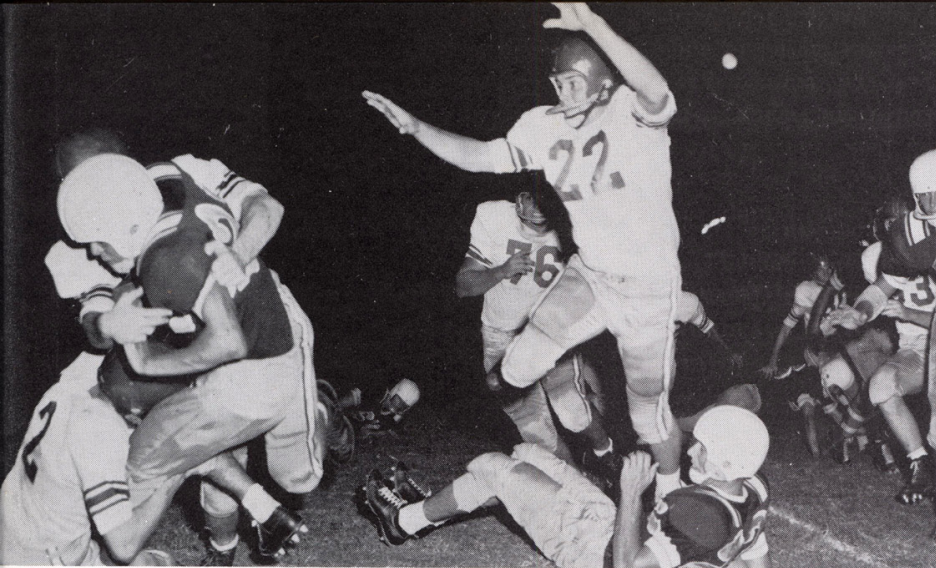

Brad Derrick, Bill Donaldson, and Randall Dorsett led the Eagles on defense.

PAUL HERRING  
Guard

Bennie Heitman and Brad Derrick hit hard.

THOMAS FARMER  
Tackle

Look out Tors, here comes Larry May.

PHILLIP BREEDEN  
Back

### PASADENA—7      BALL HIGH—21

Deadly afoot and in the air, the Ball High Tors handed the Eagles their first defeat of the season.

Ball High scored first with two and half minutes gone in the second quarter. The Eagles returned the kickoff to their 30 yard line, where, Bert Coan found a hole over right tackle and galloped 70 yards for a touch-down. The extra point was good and the score stood 7 to 7. Ball scored with less than a minute remaining in the half to make it 14 to 7.

Cherry and Derrick make tackle.

CURTIS MATHEWS  
Back

BENNIE HEITMAN  
End

WARREN TYNER  
Back

EDDIE GRAHAM  
End  
238

Charles Hall sneaks for a score against Lamar.

PASADENA—20      LAMAR—20

The high flying Eagles battled the Lamar Redskins to a 20 to 20 tie before 6000 witnesses. David Hamilton scored all of Lamar's twenty points, two on runs of 18 and 33 yards and the third coming on a 13 yard pass from John Wolfe.

PASADENA—48 LAREDO—13

Pasadena's flashing speed swept past the Laredo Tigers 48 to 13 to give the Eagles their second win of the season.

Longlegged Bert Coan paced the Eagle attack, scoring four times on runs of 43, 56, and 36 yards and added a fourth score on a pass from Larry May.